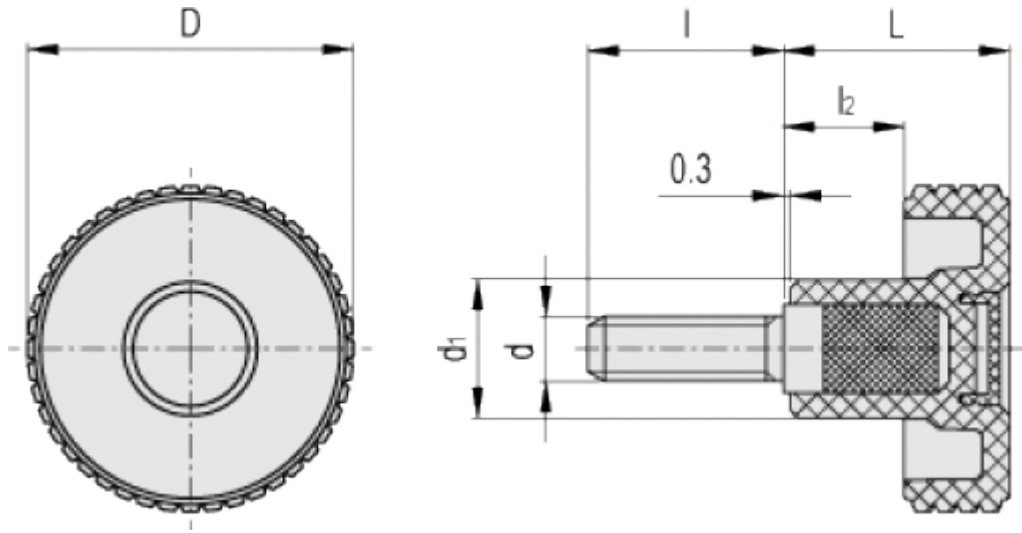

Article number: 23020346314

Description: E+G Knurled knob MBT.70 p-M12x30-C4, Yellow

Measures

| | |
|-----|--------|
| D | = 70 |
| d1 | = 24 |
| d6g | = M12 |
| L | = 42 |
| l | = 30 |
| l2 | = 20.5 |